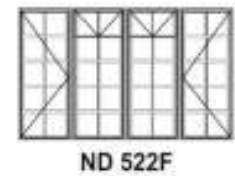

DOUBLE SIDED PANELLED SOLID MERANTI DOORS

DOOR FRAMES

STABLE DOOR WITH 3 LIGHT TOP, COTTAGE PANE TOP OR SOLIDE

**Contact us NOW for Free Quotations
or
Assistance with your Plans**

Framed with Style - Meranti

MERANTI FULL PANE WINDOWS

MERANTI FULL PANE WINDOWS

FULL PANE & COTTAGE PANE SUBLIGHT WINDOWS

SIDE LIGHTS

SMALL PANE WINDOWS

SMALL PANE WINDOWS AVAILABLE IN BAY WINDOWS BAYS ALSO IN FULL PANE

2161

CIRCULAR HEADS

FULL PANE

CIRCULAR HEADS SUNRAY

AVAILABLE OVER DOOR FRAMES

WINDOW CASEMENT DETAIL

DETAIL FOR DOOR FRAMES

DOOR STYLE DETAIL

STEELWOOD WINDOWS

330	600 SG 1	1155 SG 2 (LH or RH)	1155 SG 7	1710 SG 4	1710
635	SE 1	SE 2 (LH or RH)	SE 7	SE 4	
920	SC 1	SC 2 (LH or RH)	SC 7	SC 4	SC 4F
1205	SD 1	SD 2 (LH or RH)	SD 7	SD 4	SD 4F
1490	SD 51	SD 52 (LH or RH)	SD 57	SD 54	SD 54F
920	SE1/G 600	SE2/G (LH or RH) 1115	SE 7/G 1155	SE 4/G 1710	600 1205 SC1/G 1710
1490	SD 1/G	SD 2/G (LH or RH)	SD 7/G	SD 4/G	SD 4F/G
1775	SD 51/G	SD 52/G	SD 57/G	SD 54/G	SD 45F/G