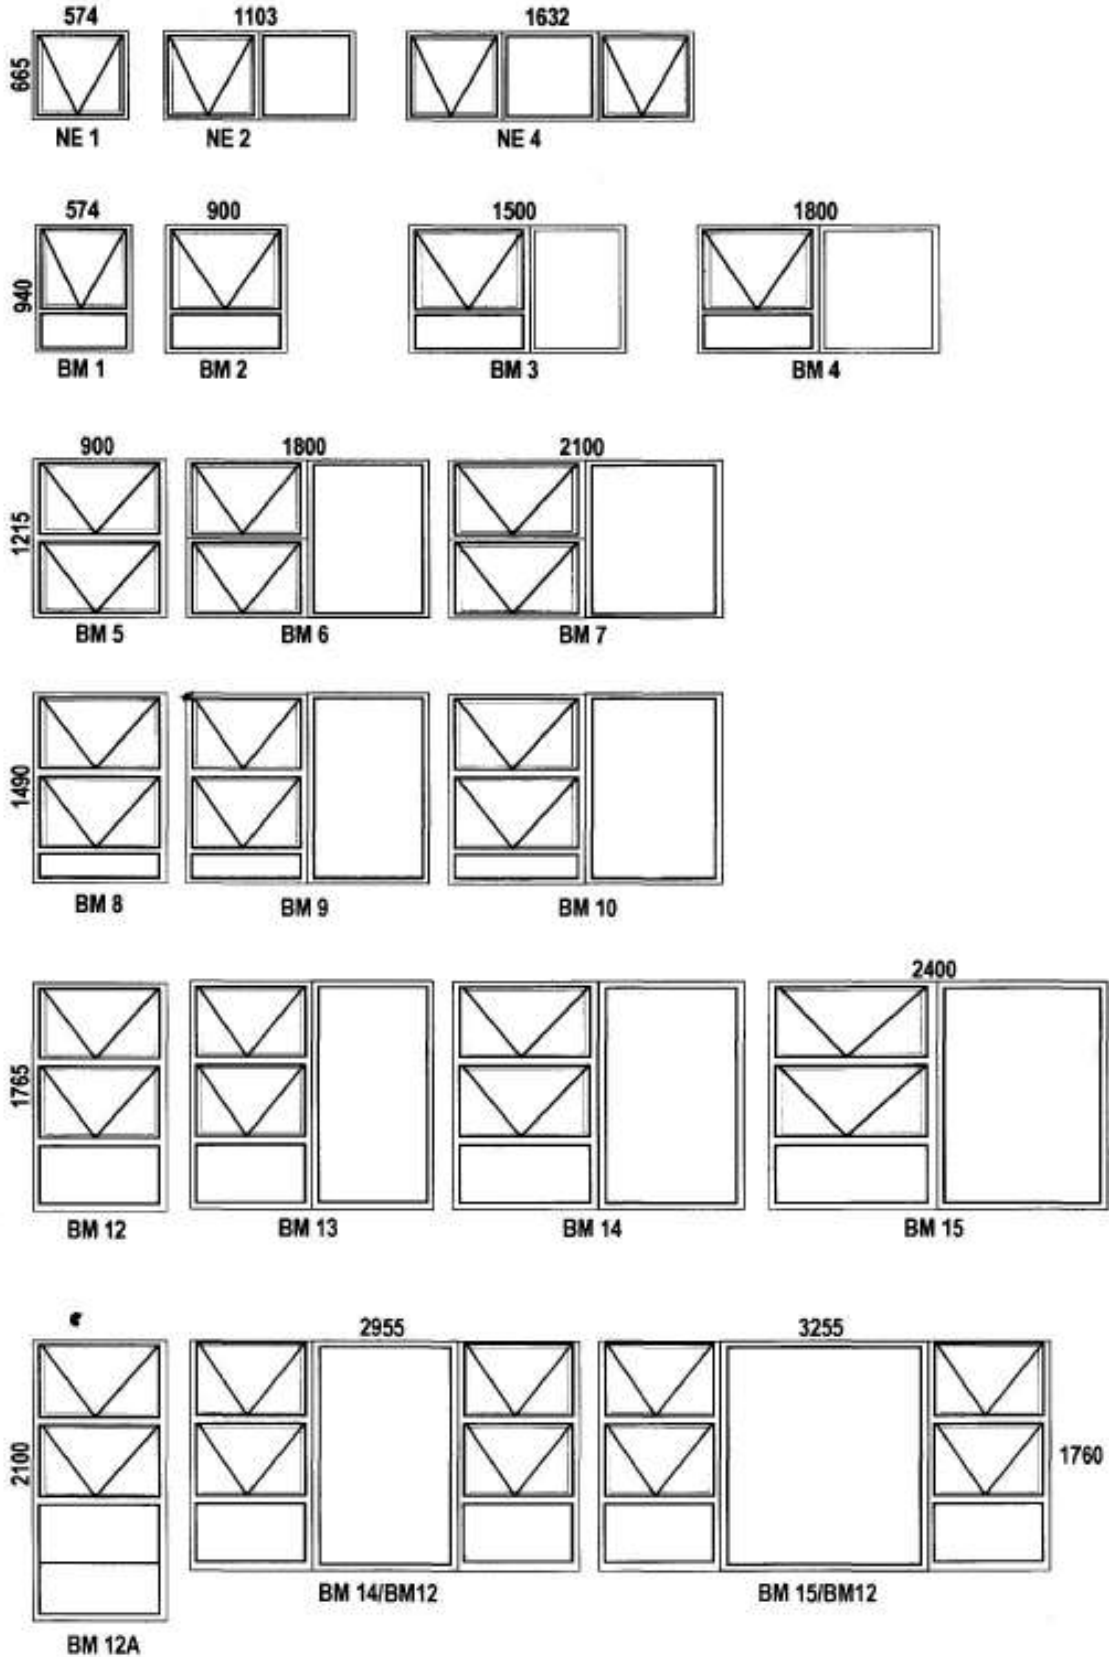

AWNING TYPE WINDOWS