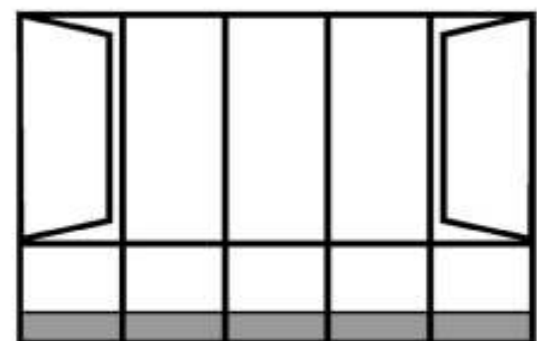

DOUBLE SIDED PANELLED SOLID MERANTI DOORS

DOOR FRAMES

STABLE DOOR WITH 3 LIGHT TOP, COTTAGE PANE TOP OR SOLIDE

**Contact us NOW for Free Quotations
or
Assistance with your Plans**

Framed with Style - Meranti

MERANTI FULL PANE WINDOWS

MERANTI FULL PANE WINDOWS

FULL PANE & COTTAGE PANE SUBLIGHT WINDOWS

SIDE LIGHTS

SMALL PANE WINDOWS

SMALL PANE WINDOWS AVAILABLE IN BAY WINDOWS BAYS ALSO IN FULL PANE

2161

CIRCULAR HEADS

FULL PANE

CIRCULAR HEADS SUNRAY

AVAILABLE OVER DOOR FRAMES

WINDOW CASEMENT DETAIL

DETAIL FOR DOOR FRAMES

DOOR STYLE DETAIL

STEELWOOD WINDOWS

330	600 SG 1	1155 SG 2 (LH or RH)	1155 SG 7	1710 SG 4	1710
635	SE 1	SE 2 (LH or RH)	SE 7	SE 4	
920	SC 1	SC 2 (LH or RH)	SC 7	SC 4	SC 4F
1205	SD 1	SD 2 (LH or RH)	SD 7	SD 4	SD 4F
1490	SD 51	SD 52 (LH or RH)	SD 57	SD 54	SD 54F
920	SE1/G 600	SE2/G (LH or RH) 1115	SE 7/G 1155	SE 4/G 1710	600 1205 SC1/G 1710
1490	SD 1/G	SD 2/G (LH or RH)	SD 7/G	SD 4/G	SD 4F/G
1775	SD 51/G	SD 52/G	SD 57/G	SD 54/G	SD 45F/G