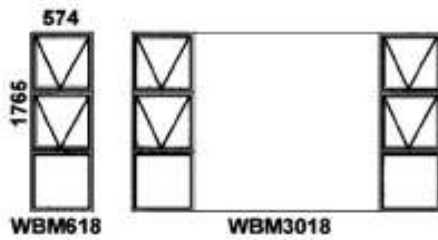

ALSO AVAILABLE IN FULL ARCH

AWNING TYPE WINDOWS

WBM AWNING WINDOWS

SLIDING SASH & MOCK SASH

CAPE DUTCH STYLE ILLUSTRATED ALSO AVAILABLE IN FULL PANE AND VICTORIAN 14

SLIDING & MOCK SASH WINDOWS SIDE VIEW

Sliding Sash Window