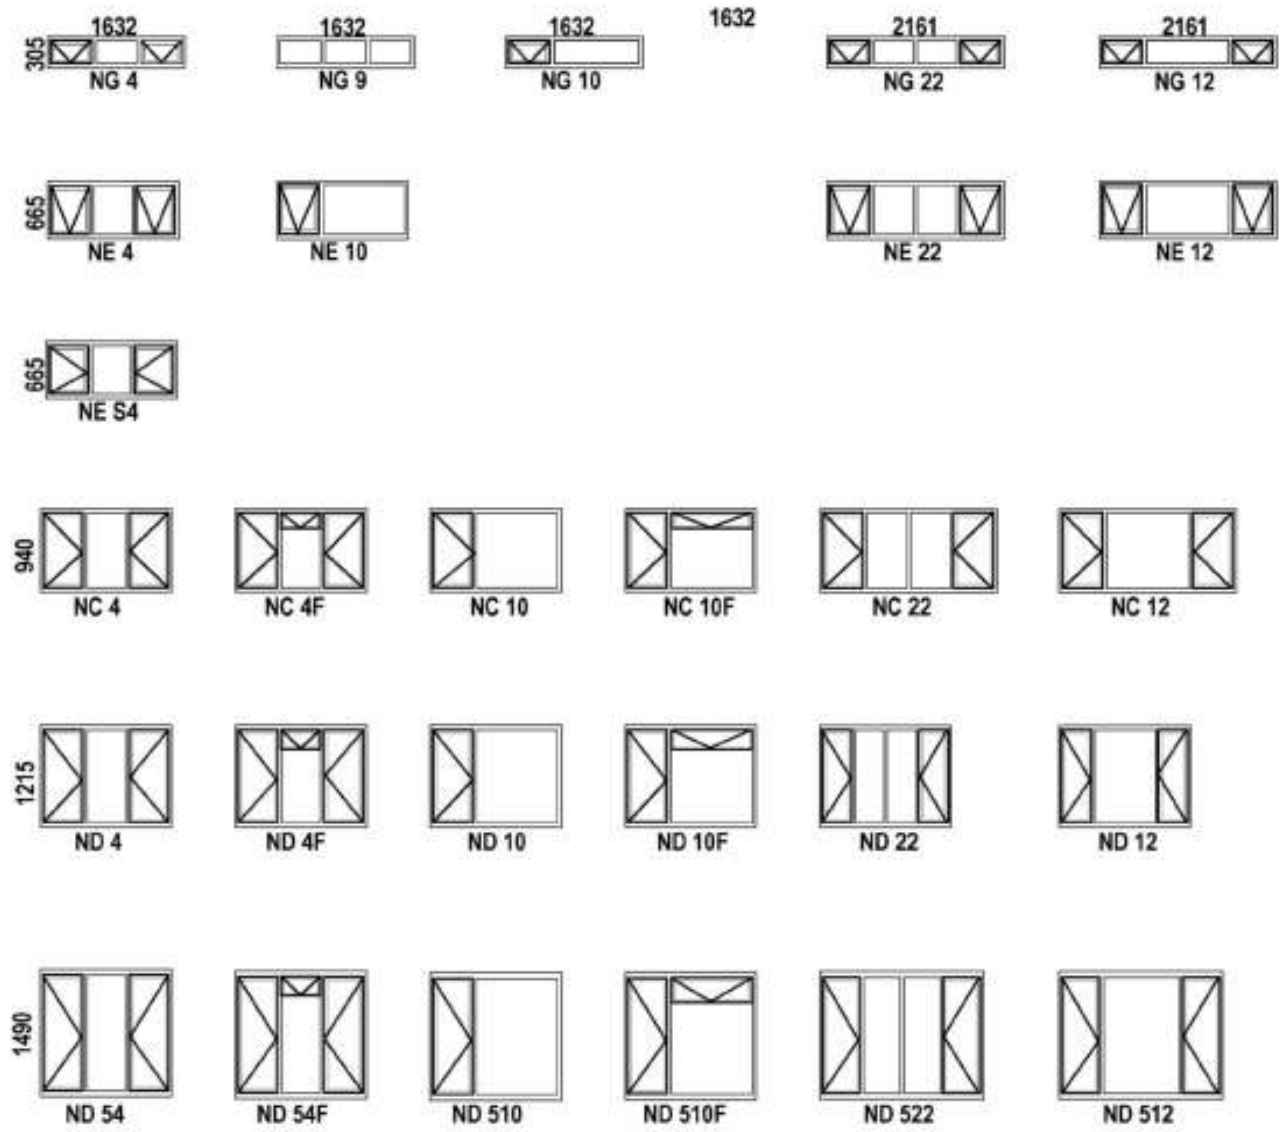

MERANTI FULL PANE WINDOWS