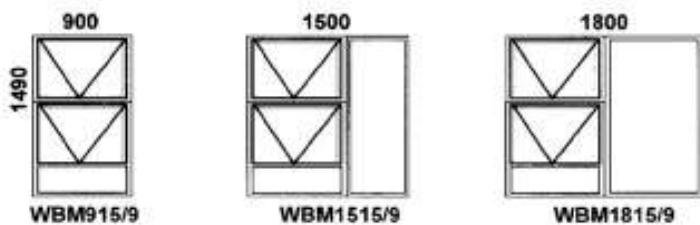

ALSO AVAILABLE IN FULL ARCH

AWNING TYPE WINDOWS

WBM AWNING WINDOWS

SLIDING SASH & MOCK SASH

CAPE DUTCH STYLE ILLUSTRATED ALSO AVAILABLE IN FULL PANE AND VICTORIAN 14

SLIDING & MOCK SASH WINDOWS SIDE VIEW

Sliding Sash Window