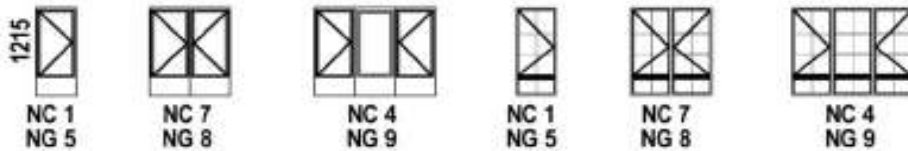

FULL PANE & COTTAGE PANE SUBLIGHT WINDOWS