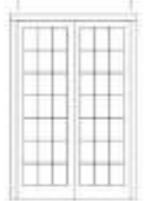

The leaves must always stack towards the outside of the unit.

SLIDING DOORS

R/H FIXED

L/H FIXED

R/H FIXED

2 DOOR SLIDING DOORS & SMALL OR FULL PANE	
WIDTH	Height Overall
1 800	ALL 2115
2 100	
2 400	
3 000	
3 600	
4 200	

4 DOOR SLIDING DOORS, WIDTH 3000, 3600, 4200. OVERALL HEIGHT 2115
VIEWED FROM OUTSIDE LEFT OR RIGHT HAND FIXED

SIDE LIGHTS WITH FIXED LIGHTS OR OPENING SASHES CAN BE COUPLED TO ANY SLIDING UNIT

GLASS DOORS

FULL PANE

SMALL PANE

SINGLE SLIDING DOORS
SMALL OR FULL PANE

Width	Height
1800	All 2115
2100	
2400	
3000	
3600	
4200	

DOUBLE SLIDING DOORS
SMALL OR FULL PANE

Height 2115
Width 3000 3600 4200