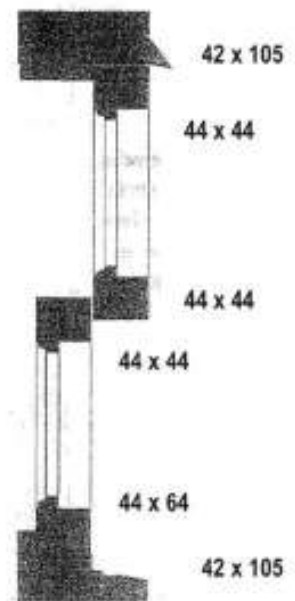

Woodstock Mock Sash Window