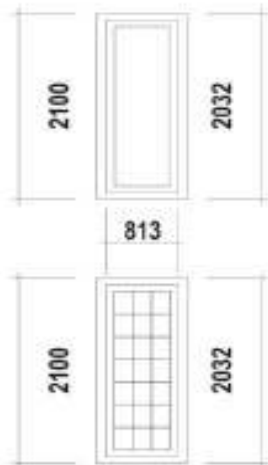

The leaves must always stack towards the outside of the unit.

SLIDING DOORS

R/H FIXED

L/H FIXED

R/H FIXED

2 DOOR SLIDING DOORS & SMALL OR FULL PANE	
WIDTH	Height Overall
1 800	ALL 2115
2 100	
2 400	
3 000	
3 600	
4 200	

4 DOOR SLIDING DOORS, WIDTH 3000, 3600, 4200. OVERALL HEIGHT 2115
VIEWED FROM OUTSIDE LEFT OR RIGHT HAND FIXED

SIDE LIGHTS WITH FIXED LIGHTS OR OPENING SASHES CAN BE COUPLED TO ANY SLIDING UNIT

GLASS DOORS

FULL PANE

SMALL PANE

SINGLE SLIDING DOORS
SMALL OR FULL PANE

Width	Height
1800	All 2115
2100	
2400	
3000	
3600	
4200	

DOUBLE SLIDING DOORS
SMALL OR FULL PANE

Height 2115
Width 3000 3600 4200