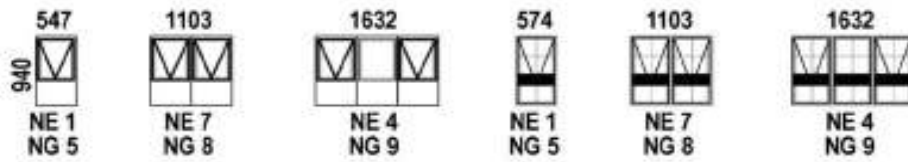

FULL PANE & COTTAGE PANE SUBLIGHT WINDOWS