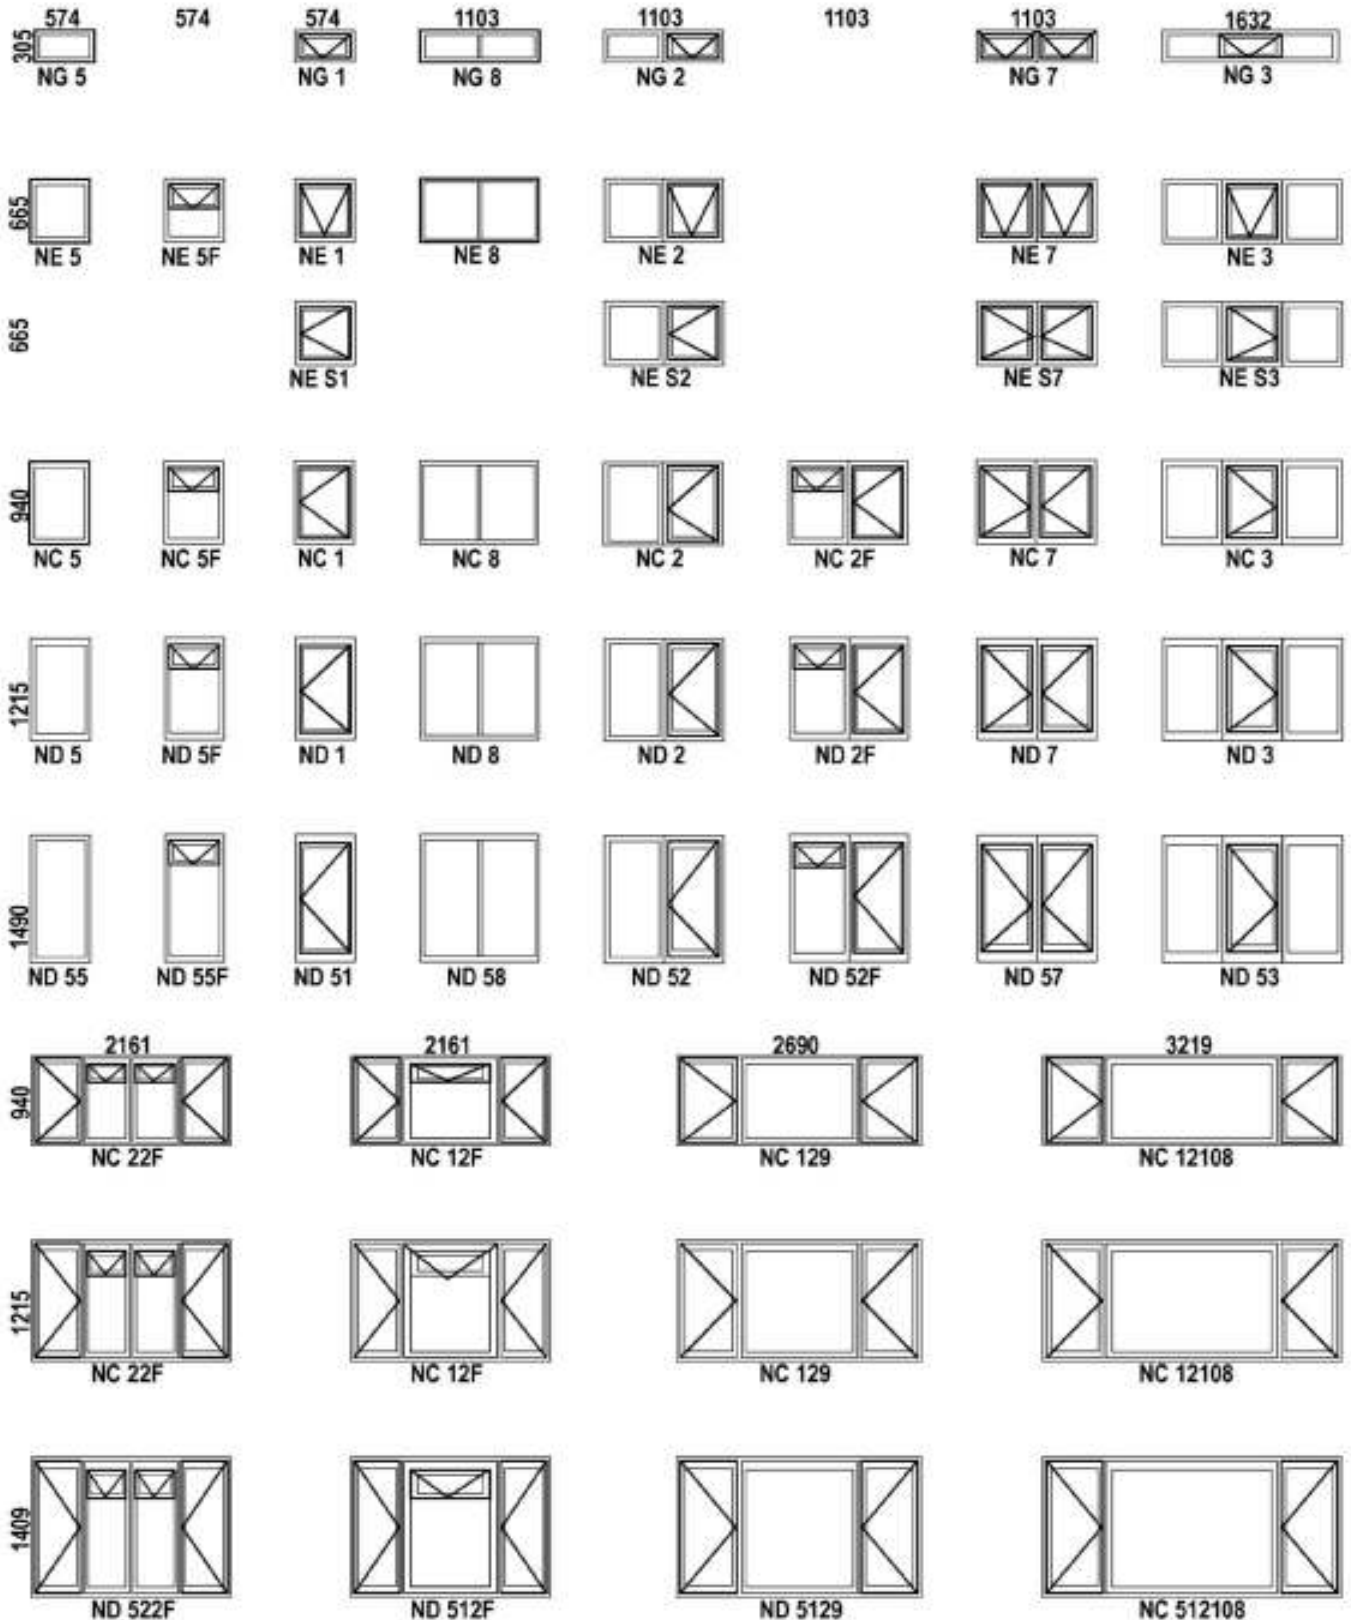

MERANTI FULL PANE WINDOWS