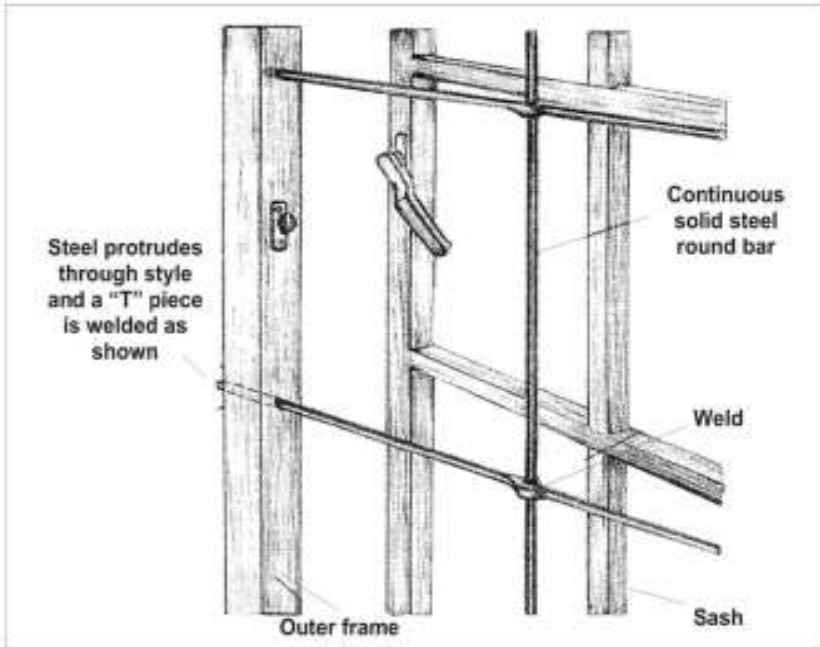

VIEWED FROM OUTSIDE

STEELWOOD WINDOWS

2265

EXPOSED BURGLAR BARS

These windows are not to be confused with our unique Strongwood windows, in which the burglar guard steel work is totally encased in timber and not visible.

Our exposed burglar guards are made up of 10mm round steel bar, which is welded at each intersection to form a grid. The steel work protrudes through the outer framework, and a "T" piece is welded onto the grid, this results in superior strength to most add on burglar guards fixed with screws.