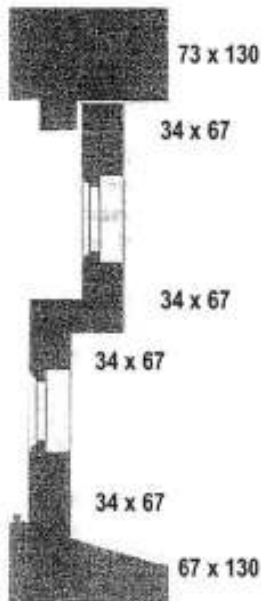

ALSO AVAILABLE IN FULL ARCH

AWNING TYPE WINDOWS

WBM AWNING WINDOWS

SLIDING SASH & MOCK SASH

CAPE DUTCH STYLE ILLUSTRATED ALSO AVAILABLE IN FULL PANE AND VICTORIAN 14

SLIDING & MOCK SASH WINDOWS SIDE VIEW

Sliding Sash Window