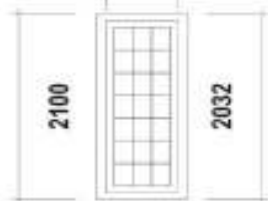

4 DOOR SLIDING DOORS, WIDTH 3000, 3600, 4200. OVERALL HEIGHT 2115
VIEWED FROM OUTSIDE LEFT OR RIGHT HAND FIXED

SIDE LIGHTS WITH FIXED LIGHTS OR OPENING SASHES CAN BE COUPLED TO ANY SLIDING UNIT

GLASS DOORS

FULL PANE

SMALL PANE

SINGLE SLIDING DOORS
SMALL OR FULL PANE

Width	Height
1800	All 2115
2100	
2400	
3000	
3600	
4200	

DOUBLE SLIDING DOORS
SMALL OR FULL PANE

Height 2115
Width 3000 3600 4200