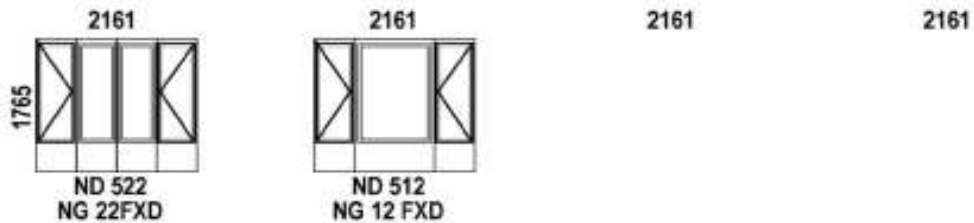

FULL PANE & COTTAGE PANE SUBLIGHT WINDOWS