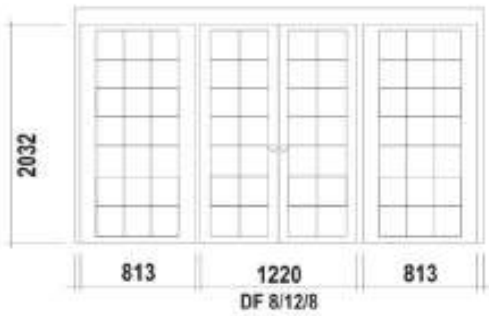

Mock Sash Window

Woodstock Mock Sash Window

SLIDING & MOCK SASH WINDOWS TOP VIEW

Sliding Sash Window

Mock Sash Window

Woodstock Mock Sash Window

ENTRANCE FRAMES SMALL PANE & FULL PANE

SLIDING / FOLDING DOORS