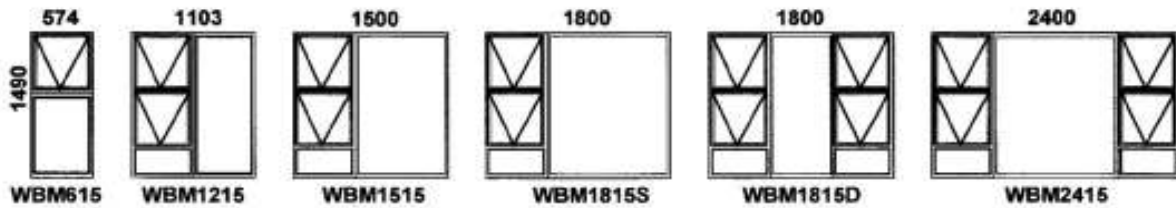

ALSO AVAILABLE IN FULL ARCH

AWNING TYPE WINDOWS

WBM AWNING WINDOWS

SLIDING SASH & MOCK SASH

CAPE DUTCH STYLE ILLUSTRATED ALSO AVAILABLE IN FULL PANE AND VICTORIAN 14

SLIDING & MOCK SASH WINDOWS SIDE VIEW

Sliding Sash Window