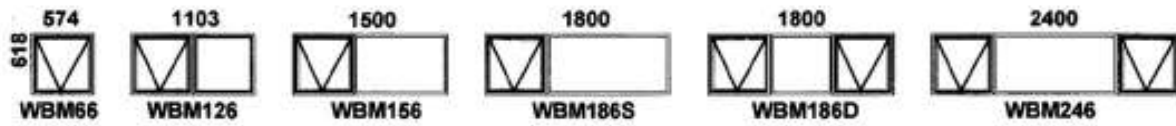

ALSO AVAILABLE IN FULL ARCH

AWNING TYPE WINDOWS

WBM AWNING WINDOWS

SLIDING SASH & MOCK SASH

CAPE DUTCH STYLE ILLUSTRATED ALSO AVAILABLE IN FULL PANE AND VICTORIAN 14

SLIDING & MOCK SASH WINDOWS SIDE VIEW

Sliding Sash Window