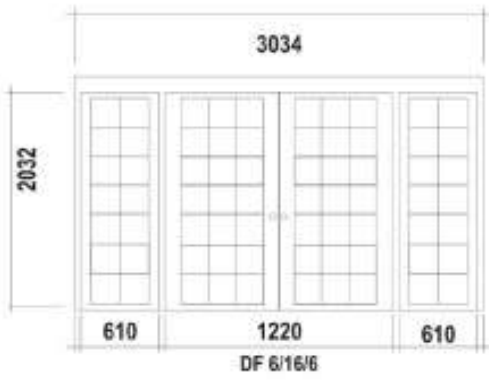

Mock Sash Window

Woodstock Mock Sash Window

SLIDING & MOCK SASH WINDOWS TOP VIEW

Sliding Sash Window

Mock Sash Window

Woodstock Mock Sash Window

ENTRANCE FRAMES SMALL PANE & FULL PANE

SLIDING / FOLDING DOORS