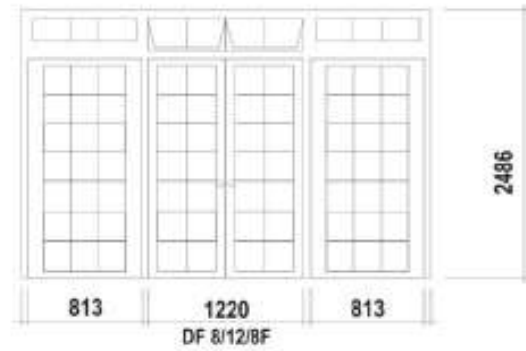

Mock Sash Window

Woodstock Mock Sash Window

SLIDING & MOCK SASH WINDOWS TOP VIEW

Sliding Sash Window

Mock Sash Window

Woodstock Mock Sash Window

ENTRANCE FRAMES SMALL PANE & FULL PANE

SLIDING / FOLDING DOORS