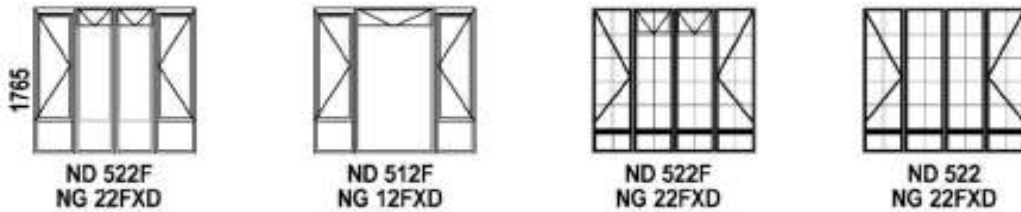

FULL PANE & COTTAGE PANE SUBLIGHT WINDOWS