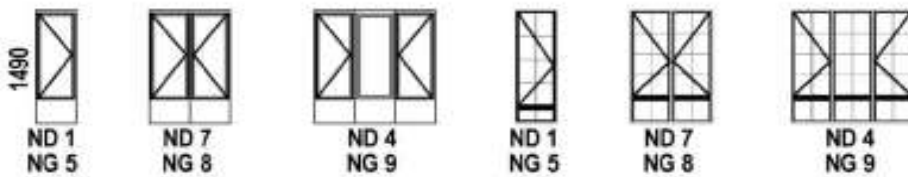

FULL PANE & COTTAGE PANE SUBLIGHT WINDOWS