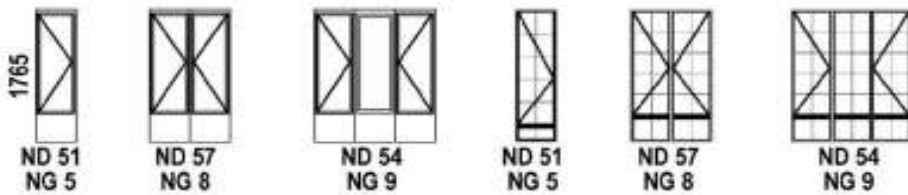

FULL PANE & COTTAGE PANE SUBLIGHT WINDOWS