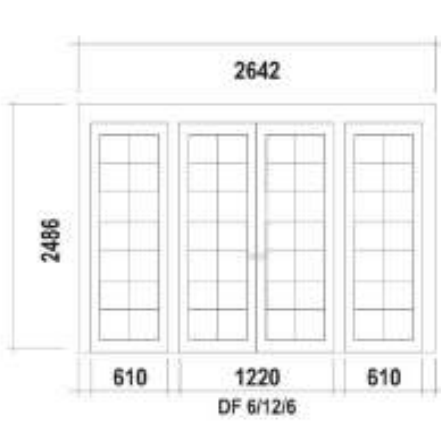

Mock Sash Window

Woodstock Mock Sash Window

SLIDING & MOCK SASH WINDOWS TOP VIEW

Sliding Sash Window

Mock Sash Window

Woodstock Mock Sash Window

ENTRANCE FRAMES SMALL PANE & FULL PANE

SLIDING / FOLDING DOORS