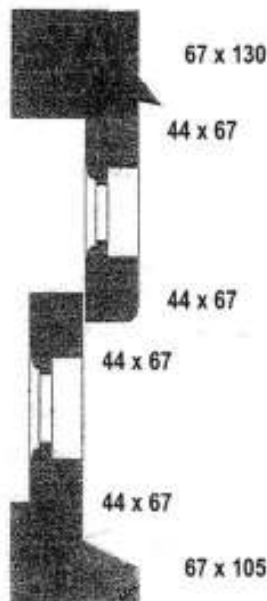

ALSO AVAILABLE IN FULL ARCH

AWNING TYPE WINDOWS

WBM AWNING WINDOWS

SLIDING SASH & MOCK SASH

CAPE DUTCH STYLE ILLUSTRATED ALSO AVAILABLE IN FULL PANE AND VICTORIAN 14

SLIDING & MOCK SASH WINDOWS SIDE VIEW

Sliding Sash Window