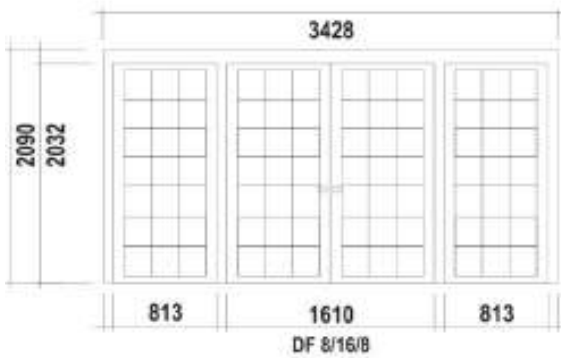

Mock Sash Window

Woodstock Mock Sash Window

SLIDING & MOCK SASH WINDOWS TOP VIEW

Sliding Sash Window

Mock Sash Window

Woodstock Mock Sash Window

ENTRANCE FRAMES SMALL PANE & FULL PANE

SLIDING / FOLDING DOORS