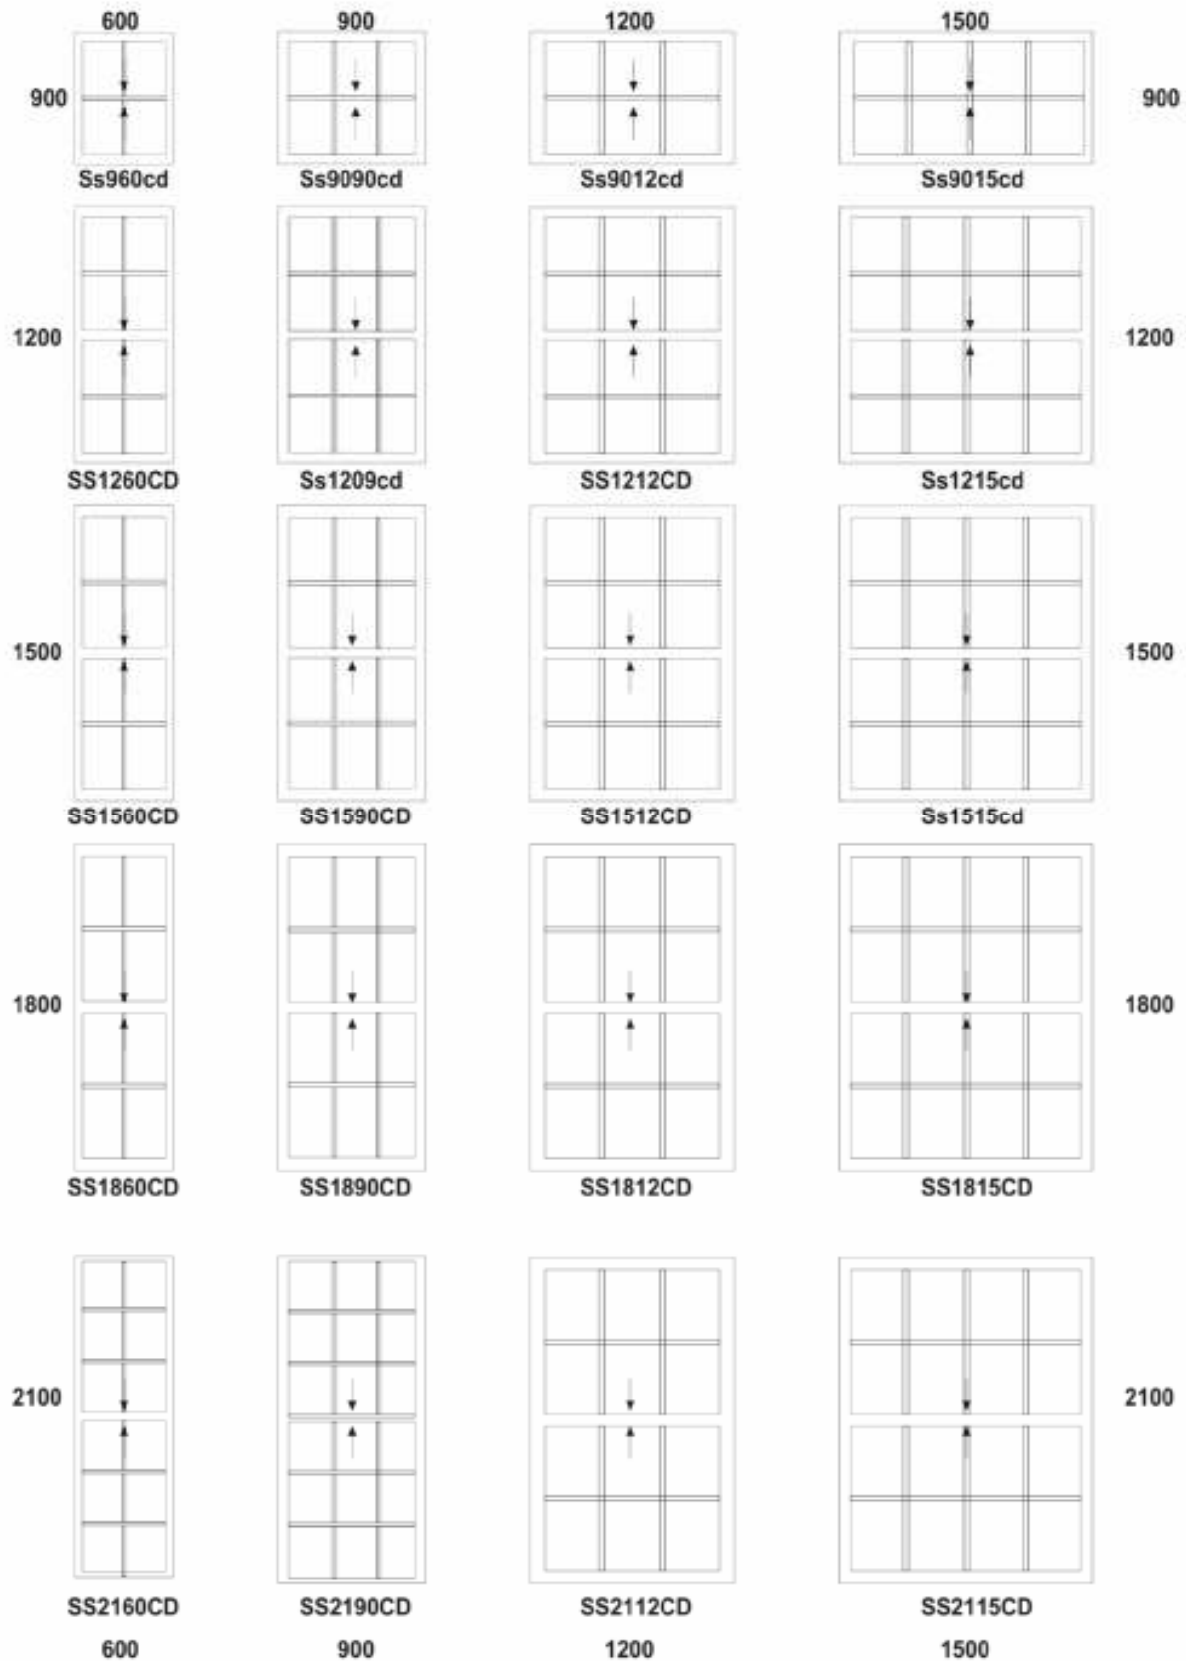

ALSO AVAILABLE IN FULL ARCH

AWNING TYPE WINDOWS

WBM AWNING WINDOWS

SLIDING SASH & MOCK SASH

CAPE DUTCH STYLE ILLUSTRATED ALSO AVAILABLE IN FULL PANE AND VICTORIAN 14

SLIDING & MOCK SASH WINDOWS SIDE VIEW

Sliding Sash Window