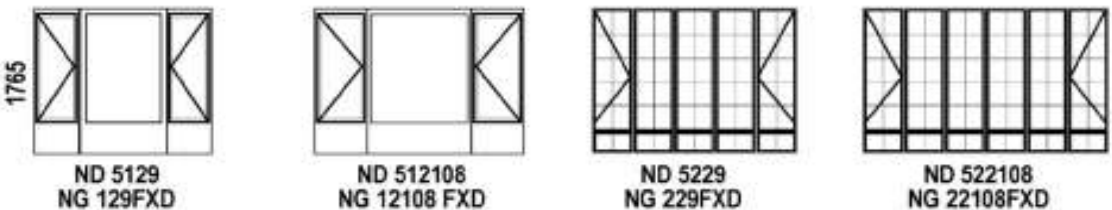

FULL PANE & COTTAGE PANE SUBLIGHT WINDOWS