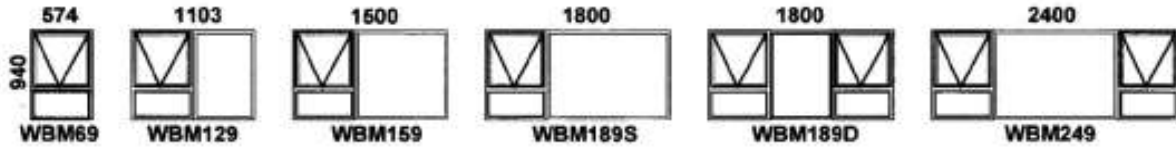

ALSO AVAILABLE IN FULL ARCH

AWNING TYPE WINDOWS

WBM AWNING WINDOWS

SLIDING SASH & MOCK SASH

CAPE DUTCH STYLE ILLUSTRATED ALSO AVAILABLE IN FULL PANE AND VICTORIAN 14

SLIDING & MOCK SASH WINDOWS SIDE VIEW

Sliding Sash Window