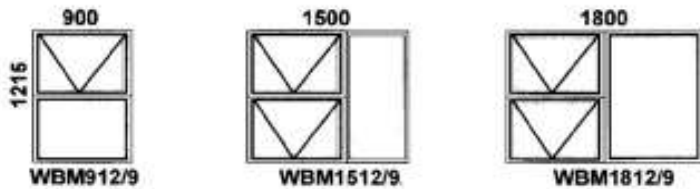

ALSO AVAILABLE IN FULL ARCH

AWNING TYPE WINDOWS

WBM AWNING WINDOWS

SLIDING SASH & MOCK SASH

CAPE DUTCH STYLE ILLUSTRATED ALSO AVAILABLE IN FULL PANE AND VICTORIAN 14

SLIDING & MOCK SASH WINDOWS SIDE VIEW

Sliding Sash Window