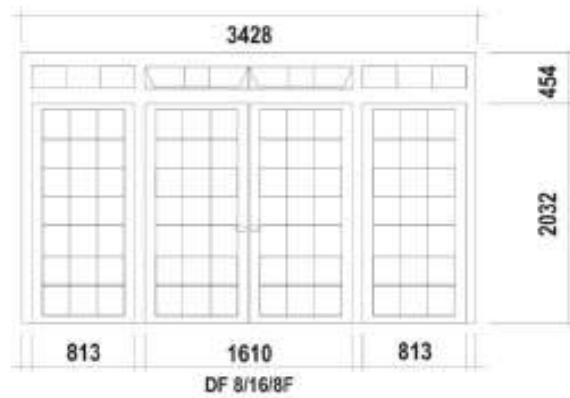

ENTRANCE FRAMES SMALL PANE & FULL PANE