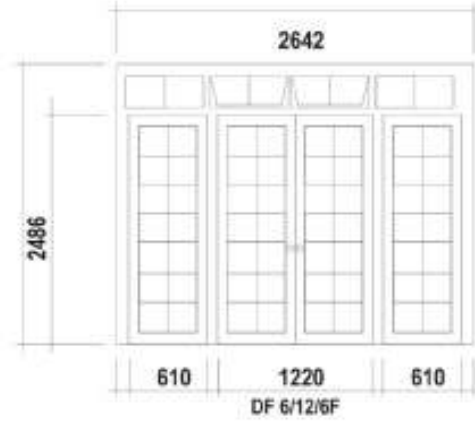

Mock Sash Window

Woodstock Mock Sash Window

SLIDING & MOCK SASH WINDOWS TOP VIEW

Sliding Sash Window

Mock Sash Window

Woodstock Mock Sash Window

ENTRANCE FRAMES SMALL PANE & FULL PANE

SLIDING / FOLDING DOORS

4 DOOR SLIDING DOORS, WIDTH 3000, 3600, 4200. OVERALL HEIGHT 2115
VIEWED FROM OUTSIDE LEFT OR RIGHT HAND FIXED

SIDE LIGHTS WITH FIXED LIGHTS OR OPENING SASHES CAN BE COUPLED TO ANY SLIDING UNIT

GLASS DOORS

FULL PANE

SMALL PANE

SINGLE SLIDING DOORS
SMALL OR FULL PANE

Width	Height
1800	All 2115
2100	
2400	
3000	
3600	
4200	

DOUBLE SLIDING DOORS
SMALL OR FULL PANE

Height 2115
Width 3000 3600 4200