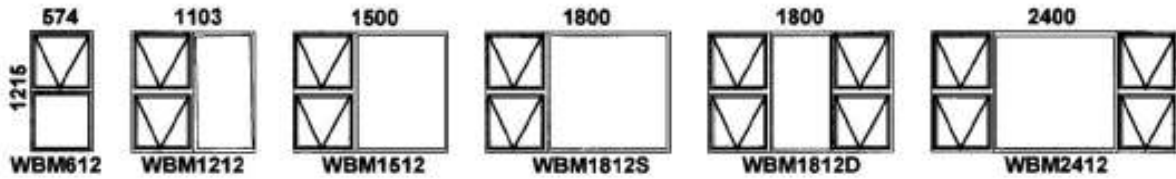

ALSO AVAILABLE IN FULL ARCH

AWNING TYPE WINDOWS

WBM AWNING WINDOWS

SLIDING SASH & MOCK SASH

CAPE DUTCH STYLE ILLUSTRATED ALSO AVAILABLE IN FULL PANE AND VICTORIAN 14

SLIDING & MOCK SASH WINDOWS SIDE VIEW

Sliding Sash Window