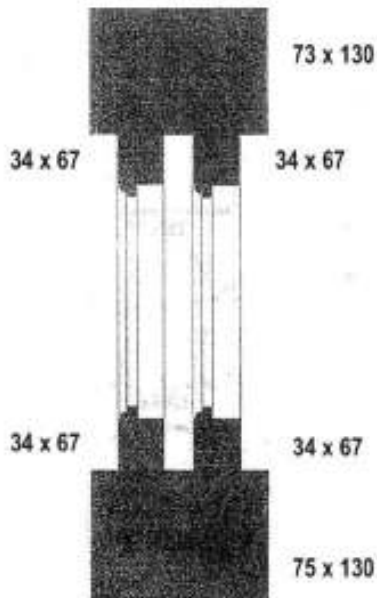

SLIDING & MOCK SASH WINDOWS TOP VIEW

Sliding Sash Window