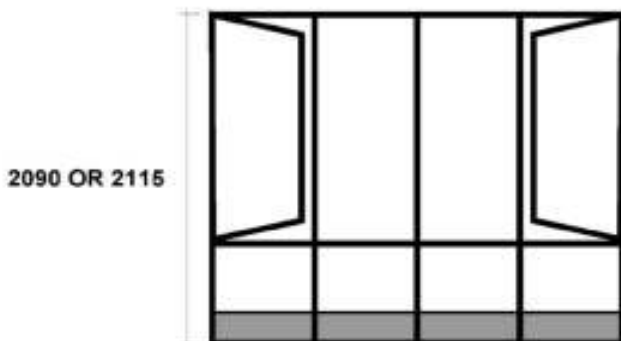

SIDE LIGHTS