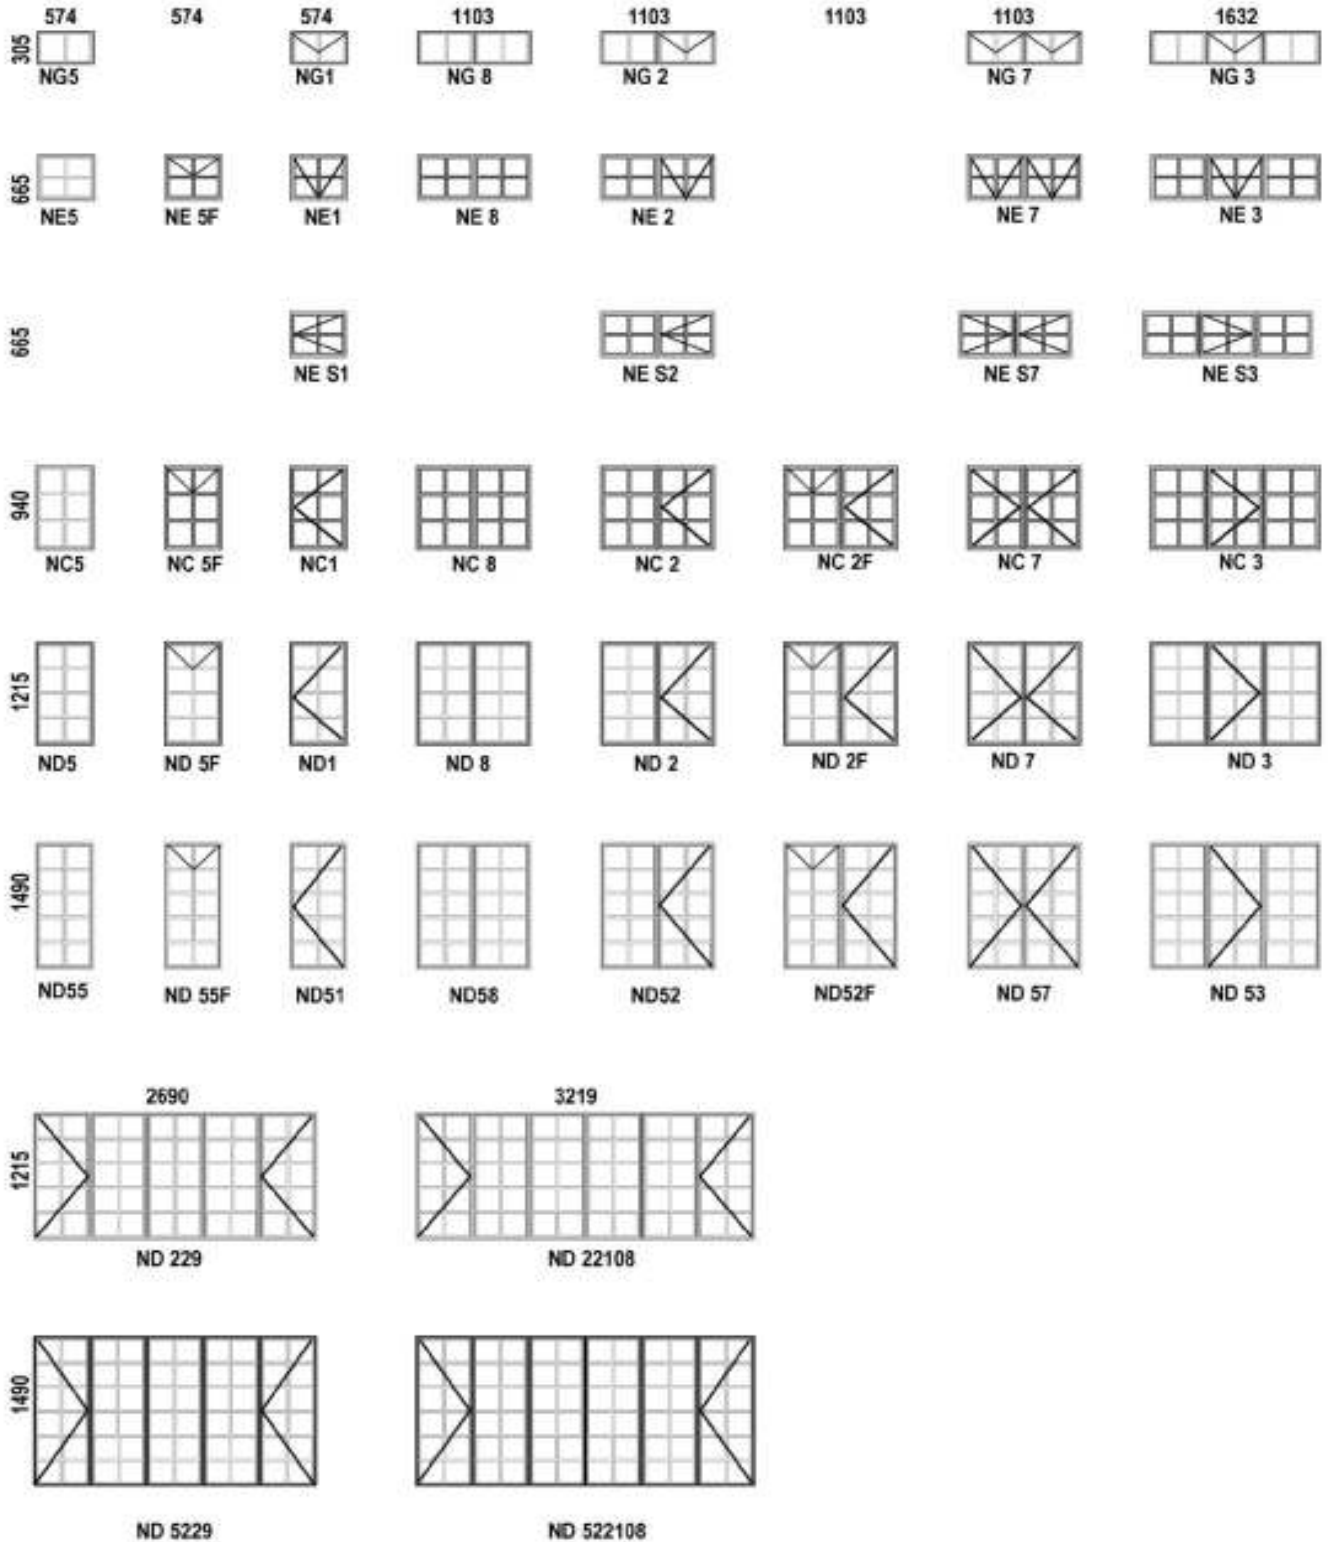

SMALL PANE WINDOWS