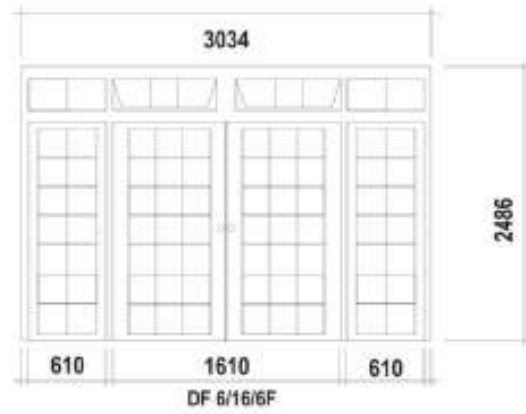

ENTRANCE FRAMES SMALL PANE & FULL PANE